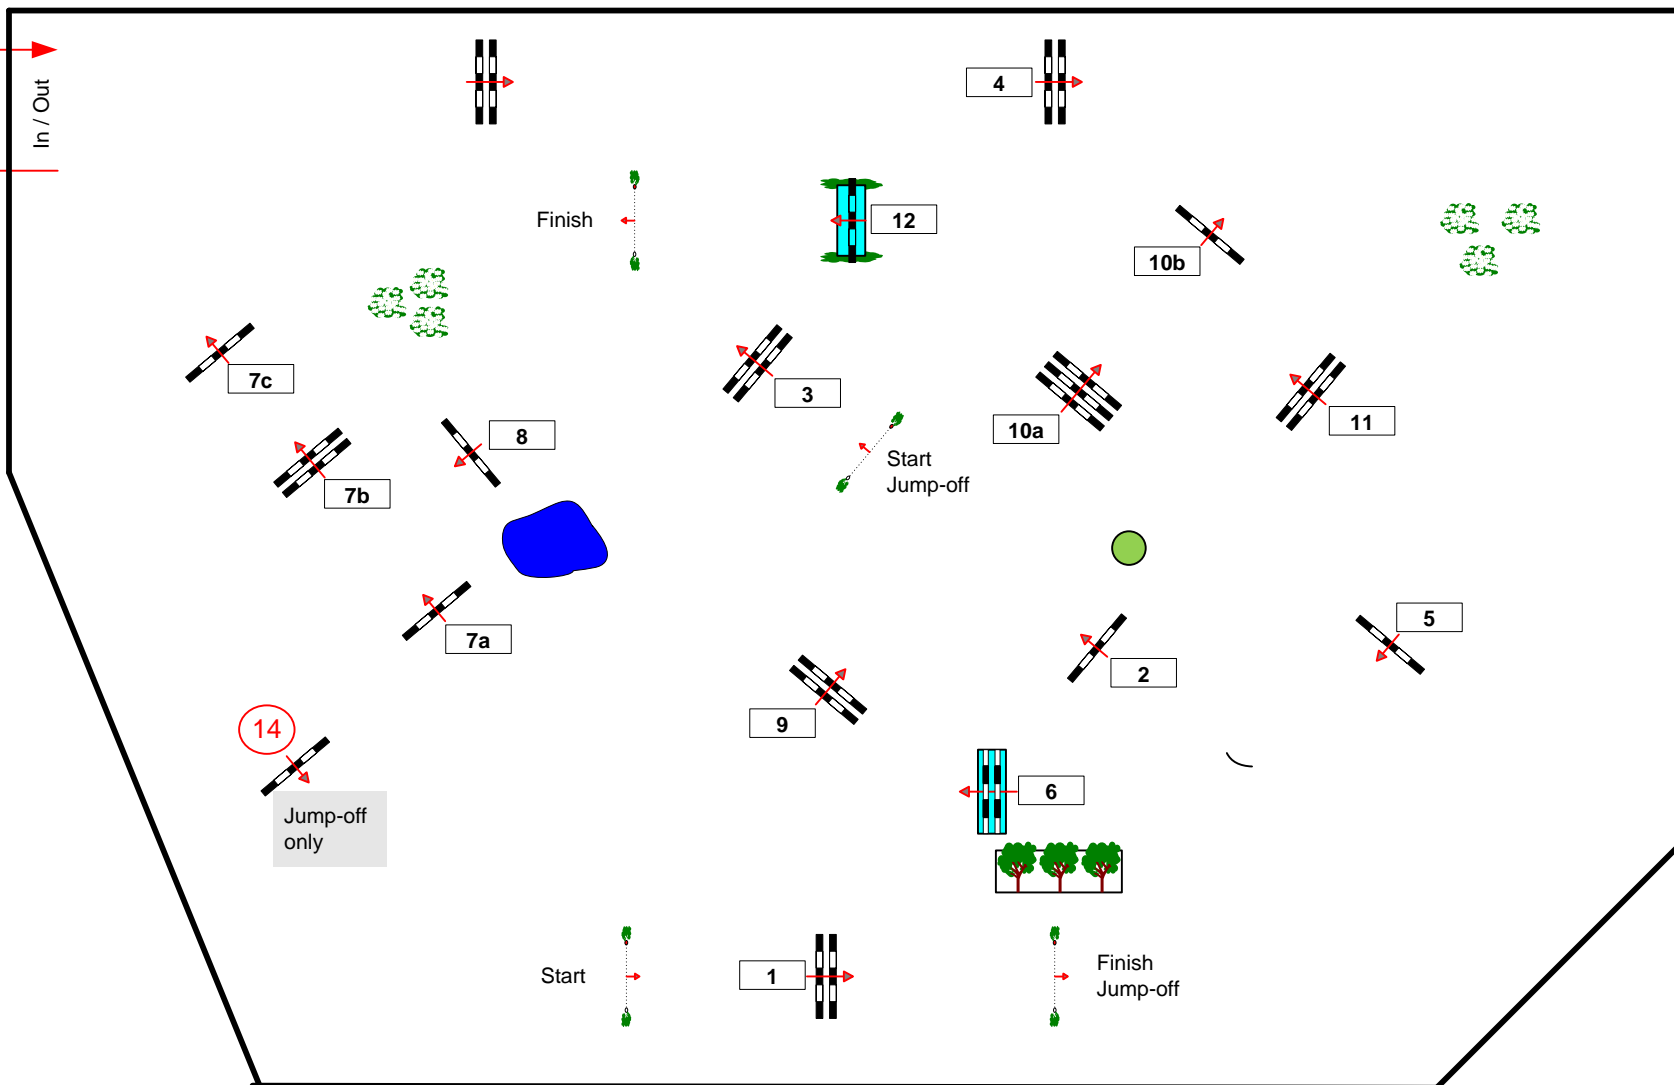

# CSI 2\* Hoofddorp 2009

Class No.: 6

International Competition

Competition with one jump-off

vrijdag 26 juni 2009

Start: 15:30

Table: A

National RG:

FEI RG / Art. 238.2.2

Height: 1,40 m

Speed: 375 m/min

Length: 0 m

Time allowed: 0 sec

Time limit: 0 sec

Obstacles: 12

Efforts: 15

Penalty sec

Closed combination:

1st Jump-off:

3-14-10a-6-7b-7c-8-1

Length: 340 m

Time allowed: 55 sec

Time limit: 110 sec